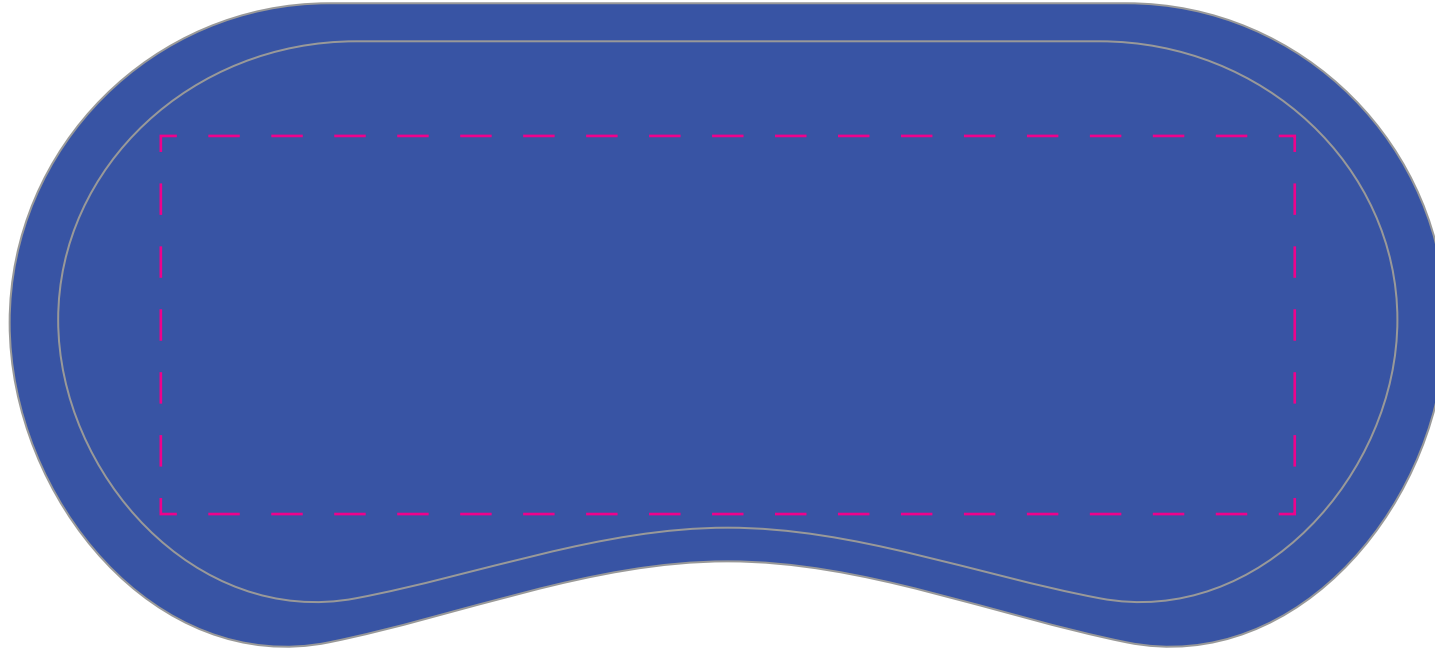

Approval Proof

Colours

Text

Product Colour

Blue

Eye Mask with Ear Plugs Set
190mm x 90mm
Branding Method: Screen Print

Logo Size

Print Area:
190mm x 90mm